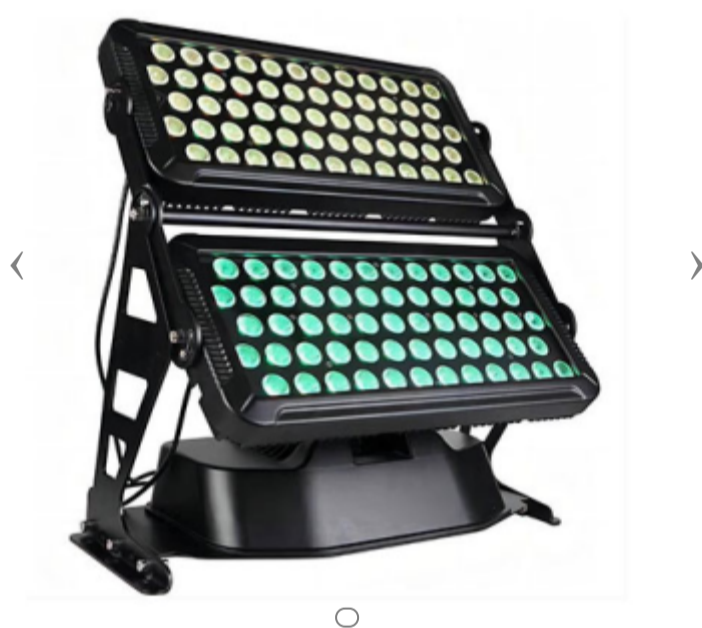

JJ-CC120110

[Home \(https://casascene.ma\)](https://casascene.ma) | **JJ-CC120110**

[RETOUR À L'ACCUEIL](https://casascene.ma/magic/)
(https://casascene.ma/magic/)

JJ-CC120110

Model: JJ-CC120110

Product Détails

Model: JJ-CC120110

120 RGBW 4in1 LED City Light

JJ-CC12010

Power:1000W

LED Source:120*10W RGBW 4in1 leds

Dimmer:0-100% Strobe:1-20times/second Beam angel:40°

DMX Control:Control:standard DMX512

signal, master-slave, auto-running

DMX channel:8/16CH IP Rate:IP55 Effect distance:60m